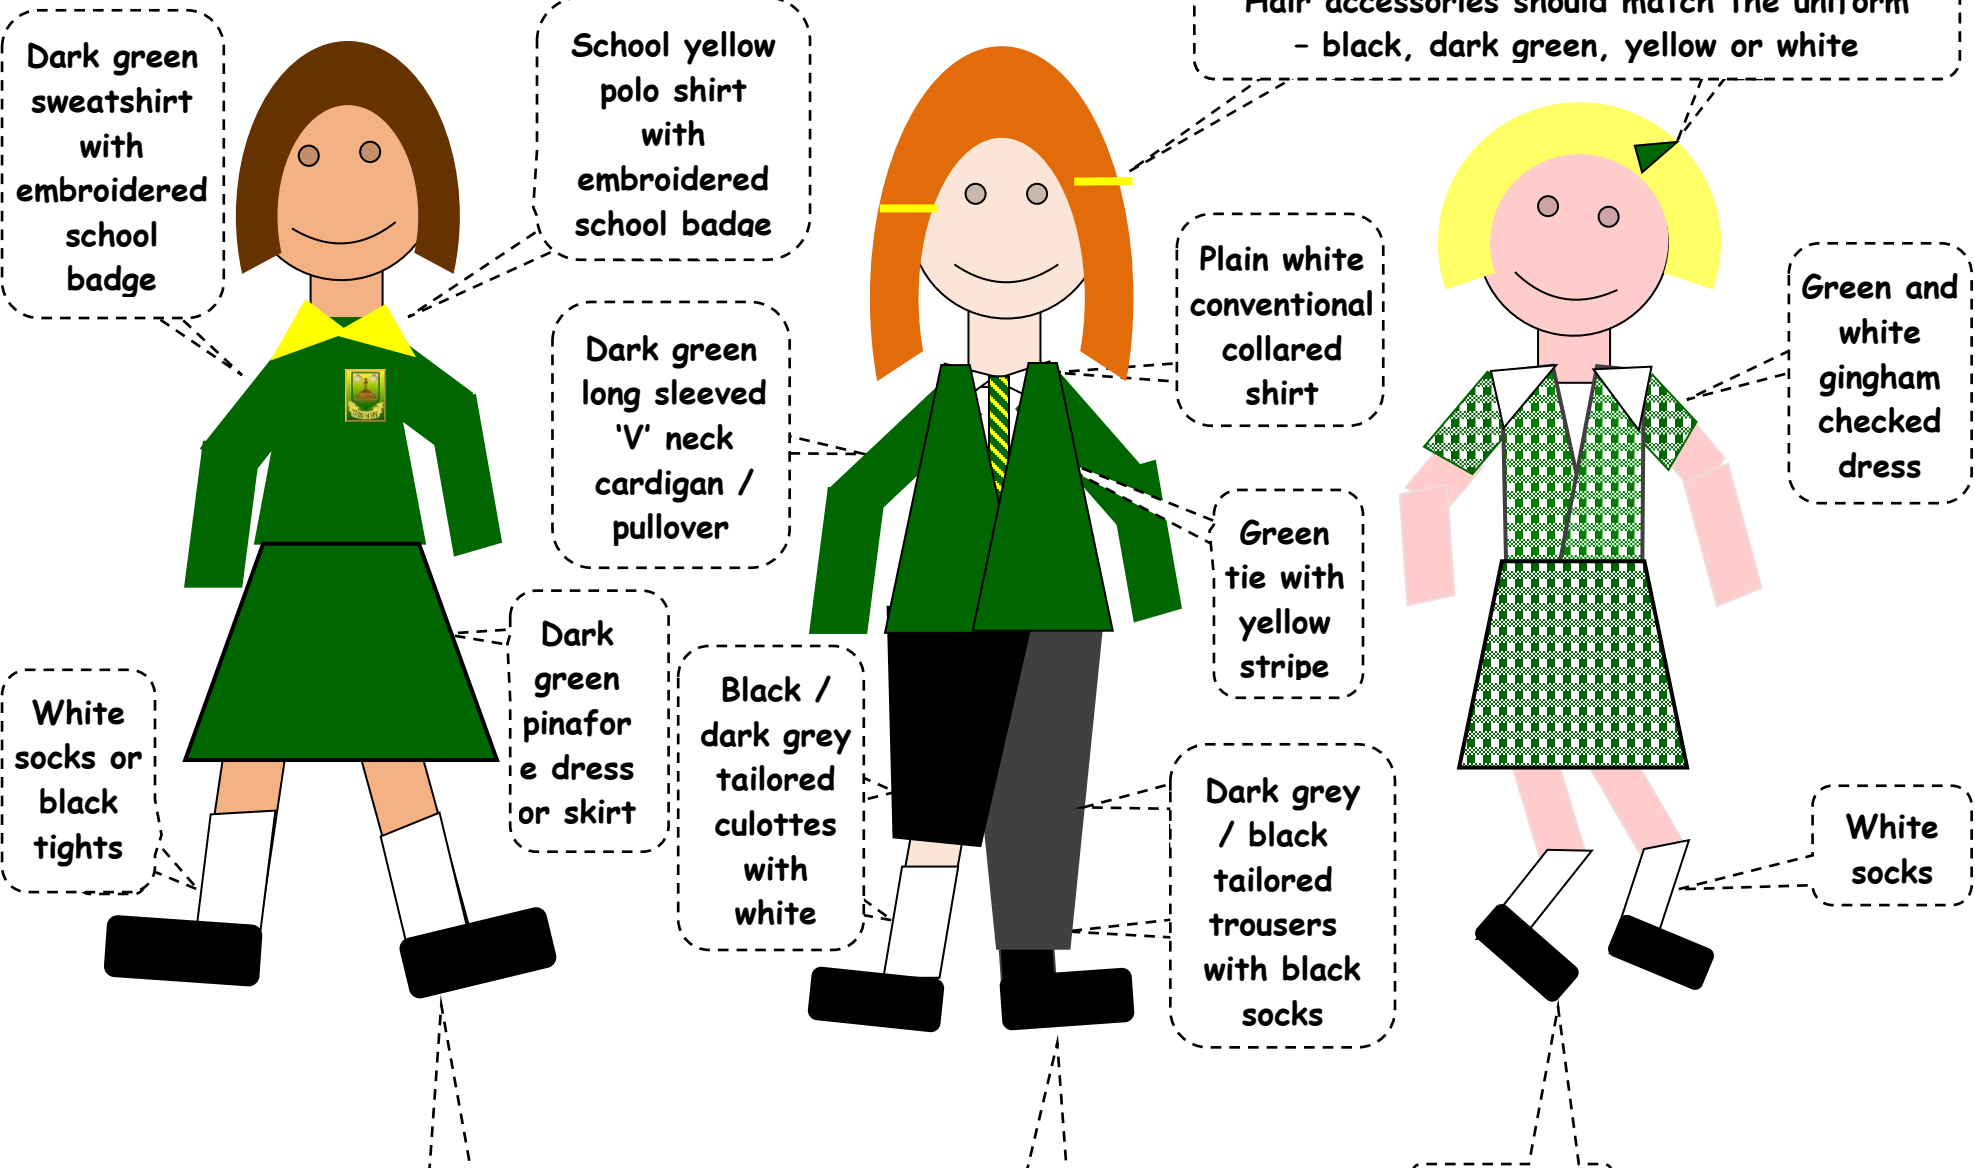

Linby cum Papplewick C of E Primary School

WINTER

SUMMER (optional April - October)

Dark green sweatshirt with embroidered school badge

School yellow polo shirt with embroidered school badge

Hair accessories should match the uniform - black, dark green, yellow or white

Dark green long sleeved 'V' neck cardigan / pullover

Plain white conventional collared shirt

Green and white gingham checked dress

White socks or black tights

Dark green pinafore dress or skirt

Black / dark grey tailored culottes with white