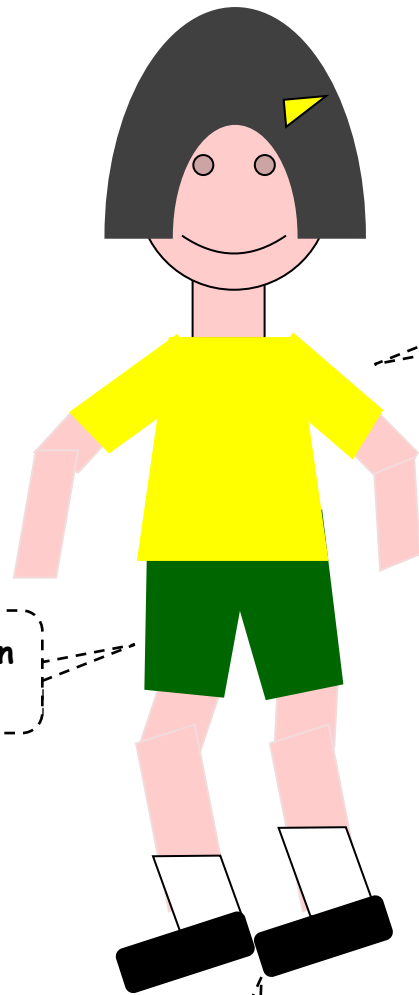

Linby cum Papplewick C of E Primary School : P.E. Uniform

INDOOR

OUTDOOR

Dark green shorts

School yellow tee shirt

Trainers / plimsolls - plain black or white